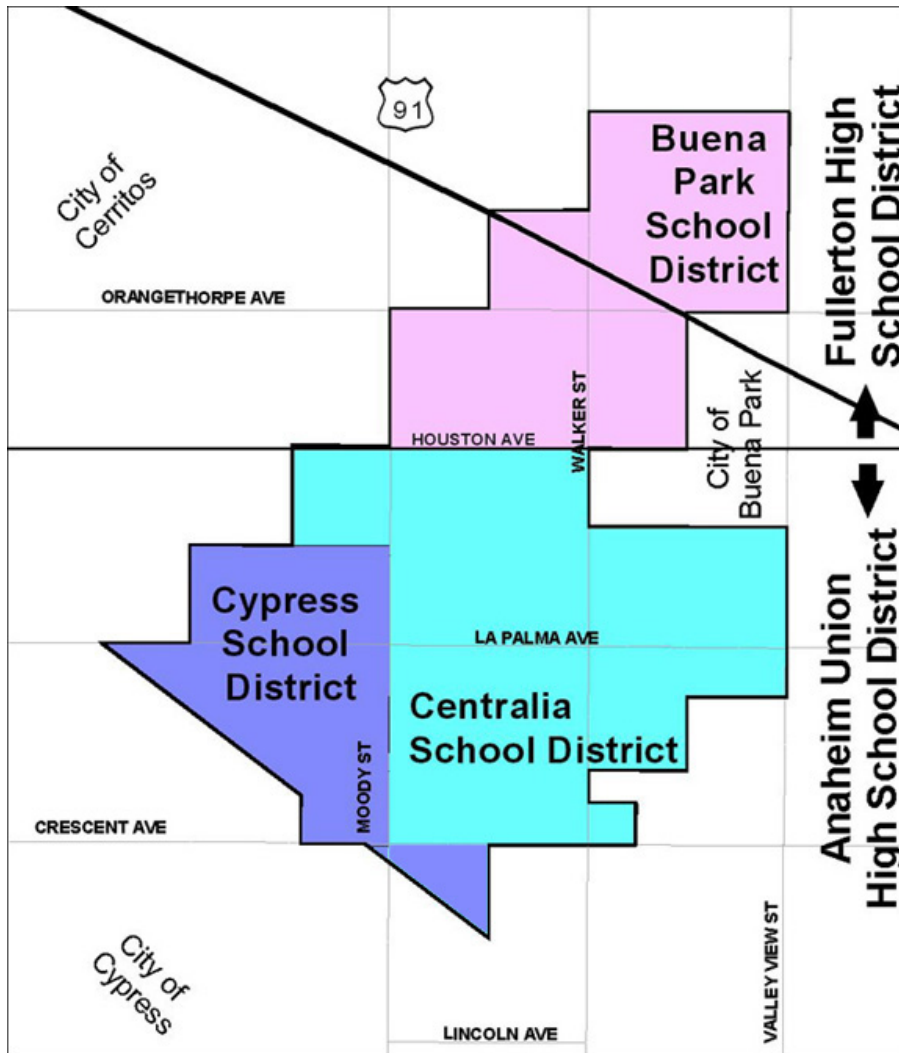

CITY OF LA PALMA

School Districts Map & Contact Information

School Districts	Schools
Buena Park School District (Grades K-8) 6885 Orangethorpe Ave, Buena Park, CA 90620 (714) 522-8412 http://www.bpsd.k12.ca.us/	<ul style="list-style-type: none"> • Corey Elementary School - (714) 522-8389 • Gilbert Elementary School - (714) 522-7281 • Buena Park Junior High School - (714) 522-8491
Fullerton Joint Union High School Dist. (Grades 9-12) 1051 W Bastanchury Road, Fullerton, CA 92833 (714) 870-2800 http://www.fjuhsd.k12.ca.us/	<ul style="list-style-type: none"> • Buena Park High School - (714) 992-8600
Centralia School District (Grades K-6) 6625 La Palma Ave, Buena Park, CA 90620 (714) 228-3100 http://www.cesd.k12.ca.us/	<ul style="list-style-type: none"> • Los Coyotes Elementary School - (714) 228-3260 • George "Miller" Elementary School - (714) 228-3270
Cypress School District (Grades K-6) 9470 Moody Street, Cypress, CA 90630 (714) 220-6900 http://www.cypsd.k12.ca.us/	<ul style="list-style-type: none"> • Steve "Luther" Elementary School - (714) 220-6918
Anaheim Union High School District (Grades 7-12) 501 Crescent Way, Anaheim, CA 92803 (714) 999-3511 http://www.auhsd.k12.ca.us/	<ul style="list-style-type: none"> • Walker Junior High School - (714) 220-4051 • John F. "Kennedy" High School - (714) 220-4101 • Oxford Academy - (714) 220-3068